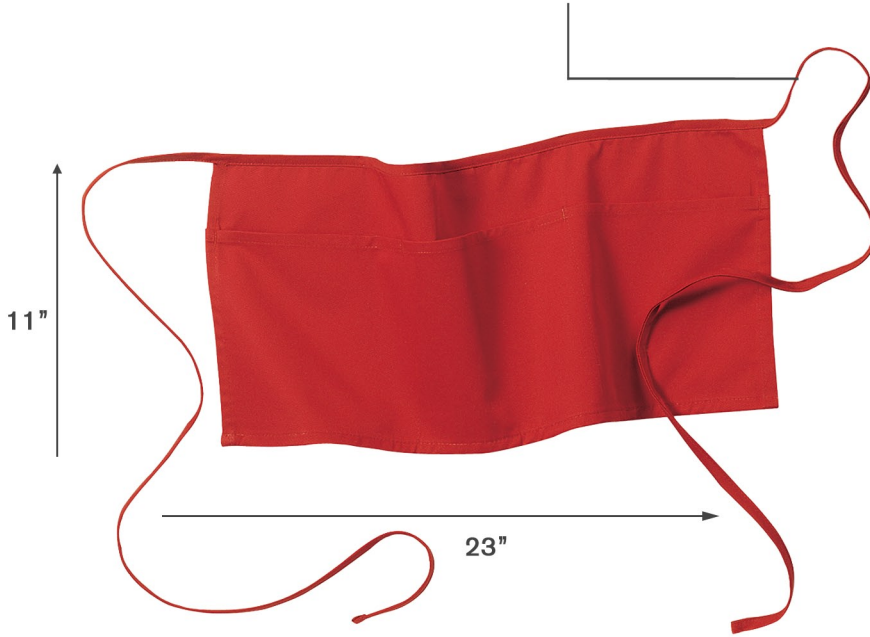

Extra long waist ties

A101

Product Features:

- 12-oz, 100% cotton
- Soil release finish for added stain protection
- 3-pouch pockets with a pen pocket

Icons/Fabric Features:

Available Colours and PMS Colours